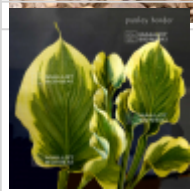

## Hosta paisley border

Hosta paisley border

ref. 11081

**15,00€**

[\[+\] Show on the website](#)

### Description

Coming from a hybridization of Hosta Lakeside paisley print.

Height : about 40/45 cm.

Width : about 50/60 cm.

Dimensions of the leaves : about 18 x 15 cm.

The leaves are spear-shaped and prettily corrugated, dark green in the middle and a clearer green on the sides which turns to white. The variation of the green tones going from the middle to the sides makes that variety a beautiful one.

Lavender color flowers in summer.

**Big rhizome delivered in a 1 liter plastic pot.**