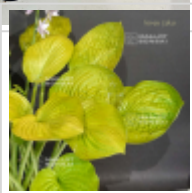

## Hosta kiren jaku

*Hosta kiren jaku*

ref. 11957

**15,00€**

[\[+\] Show on the website](#)

### Description

Height : about 60 cm.

Width : about 55 cm. Rounded leaves that turn from clear green to golden yellow. Medium size lavender color double flowers that appear in summer. Big rhizome delivered in a 1,5 liter plastic pot.