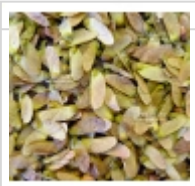

Acer palmatum seeds tana

Graines érables japonais

ref. 60

6,00€

[\[+\] Show on the website](#)

Description

Leaves: tender green with red tips in spring, dark green with brown tips in summer, and yellow in autumn. Bag of about 60 seeds. Harvested on november 2023.